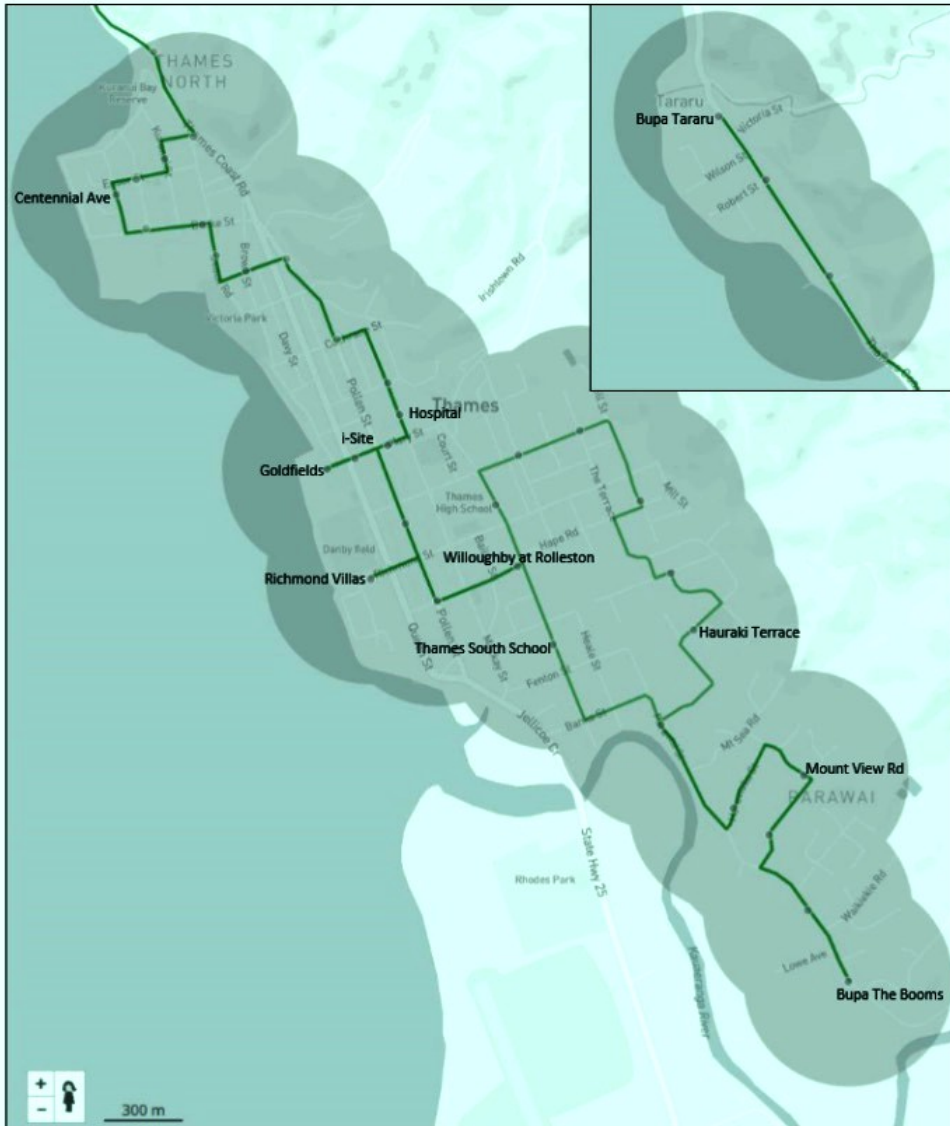

Route Map: Thames Trial Service

Timetable

The trial will be conducted over a single route **Monday to Friday** each week (excluding public holidays) comprising:

- The route through Thames township is as indicated on the enclosed plan commencing at the Bupa Tararu hourly at **9am, 10am, 11am, 12pm, 1pm and 2pm** each day. The route is some 21.1 km in length, and temporary stops will be signposted at convenient intervals as indicated on the plan. Travel shall be in a North to South return direction.

Proposed Thames Timetable

Southbound	M-F Trip 1	M-F Trip 3	M-F Trip 5	M-F Trip 7	M-F Trip 9	M-F Trip 11
Bupa Tararu	9:00	10:00	11:00	12:00	13:00	14:00
Centennial Ave	9:06	10:06	11:06	12:06	13:06	14:06
i-Site	9:13	10:13	11:13	12:13	13:13	14:13
Goldfields	9:15	10:15	11:15	12:15	13:15	14:15
Richmond Villas	9:17	10:17	11:17	12:17	13:17	14:17
Willoughby at Rolleston St	9:18	10:18	11:18	12:18	13:18	14:18
Hauraki Terrace	9:24	10:24	11:24	12:24	13:24	14:24
Bupa The Booms	9:29	10:29	11:29	12:29	13:29	14:29
Northbound	M-F Trip 2	M-F Trip 4	M-F Trip 6	M-F Trip 8	M-F Trip 10	M-F Trip 12
Thames South School	9:33	10:33	11:33	12:33	13:33	14:33
Willoughby at Rolleston St	9:35	10:35	11:35	12:35	13:35	14:35
Richmond Villas	9:36	10:36	11:36	12:36	13:36	14:36
i-Site	9:39	10:39	11:39	12:39	13:39	14:39
Goldfields	9:41	10:41	11:41	12:41	13:41	14:41
Centennial Ave	9:48	10:48	11:48	12:48	13:48	14:48
Bupa Tararu	9:53	10:53	11:53	12:53	13:53	14:53

*Bold times denote timing points